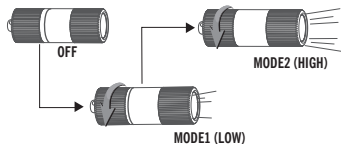

SPECIFICATIONS

HIGH	150 lumens	100%	15min	50%
LOW	5 lumens	100%	6h	50%

CANDULA	THROW	WATERPROOF	IMPACT
400CD	40M	IPX8	1.5M
LENGTH	44mm / 1.73in		
BEZEL DIAM.	14.8mm / 0.58in		
WEIGHT	13.5g / 0.48oz		

NOTE: The output brightness will decrease as the battery power decreases. The running time is the time when the brightness attenuates to 50% of the initial value after the battery is fully charged.

CHARGING INDICATOR

RED
Charging

GREEN
Charging Completed

Max time to reach a full charge: 75min

OPERATION

WARNING

EU-DECLARATION OF CONFORMITY

EU-Declaration of Conformity can be found here CE:
<https://olightworld.com/ec-declaration>